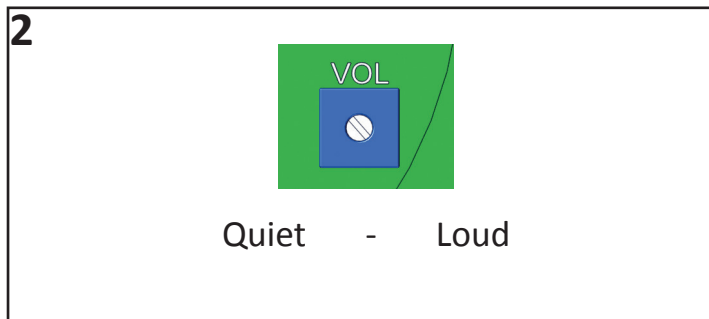

IAS-E Electronic Sounder

3

	12Vdc	24Vdc	24Vac	VRD	115-230Vac
0V for third tone	0V for third tone	N for third tone	0V/N for third tone	0V/N for third tone	
0V for second tone	0V for second tone	N for second tone	0V/N for second tone	0V/N for second tone	
0V	0V	N	0V/N	0V/N	
12Vdc	24Vdc	24Vac/dc	45-65Vac 55-95Vdc	115-230V ac/dc	