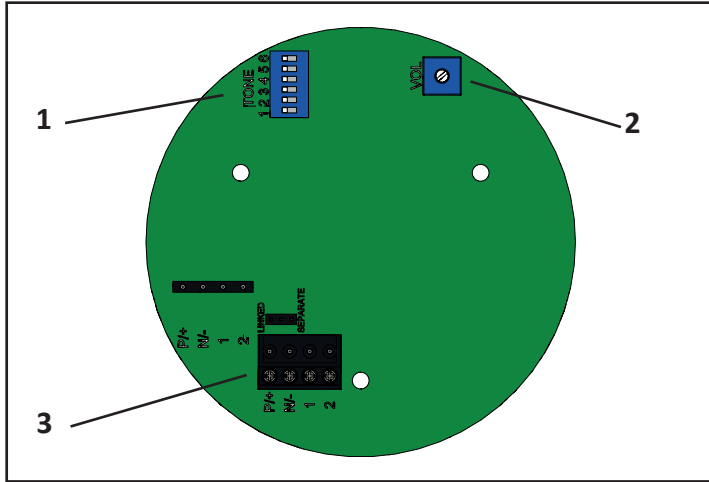

IAS-E Electronic Sounder

3

	12Vdc	24Vdc	24Vac	VRD	115-230Vac
0V for third tone	0V for third tone	N for third tone	0V/N for third tone	0V/N for third tone	
0V for second tone	0V for second tone	N for second tone	0V/N for second tone	0V/N for second tone	
0V	0V	N	0V/N	0V/N	
12Vdc	24Vdc	24Vac/dc	45-65Vac 55-95Vdc	115-230V ac/dc	