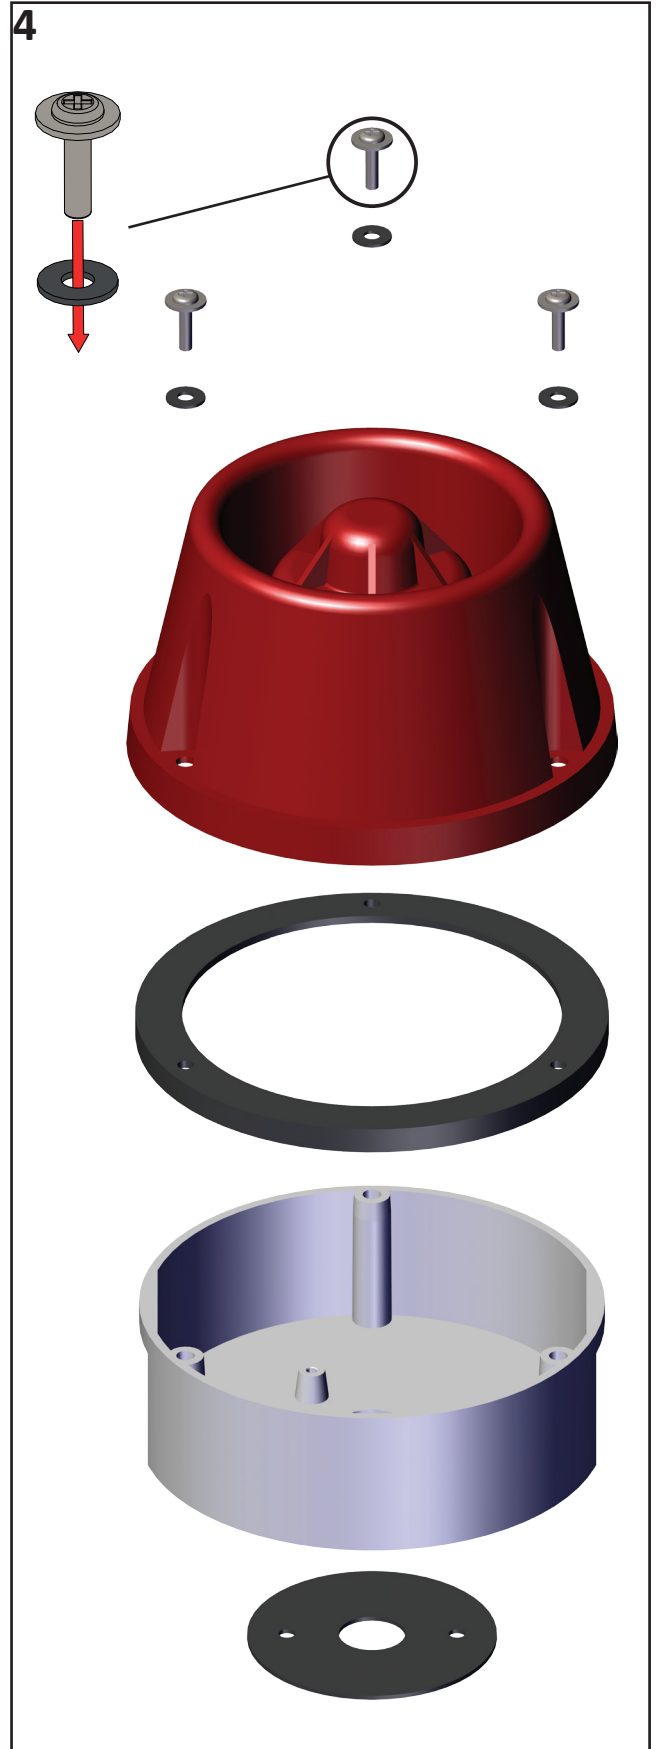

IAS-E Electronic Sounder

3

	12Vdc	24Vdc	24Vac	VRD	115-230Vac
0V for third tone	0V for third tone	N for third tone	0V/N for third tone	0V/N for third tone	
0V for second tone	0V for second tone	N for second tone	0V/N for second tone	0V/N for second tone	
0V	0V	N	0V/N	0V/N	
12Vdc	24Vdc	24Vac/dc	45-65Vac 55-95Vdc	115-230V ac/dc	